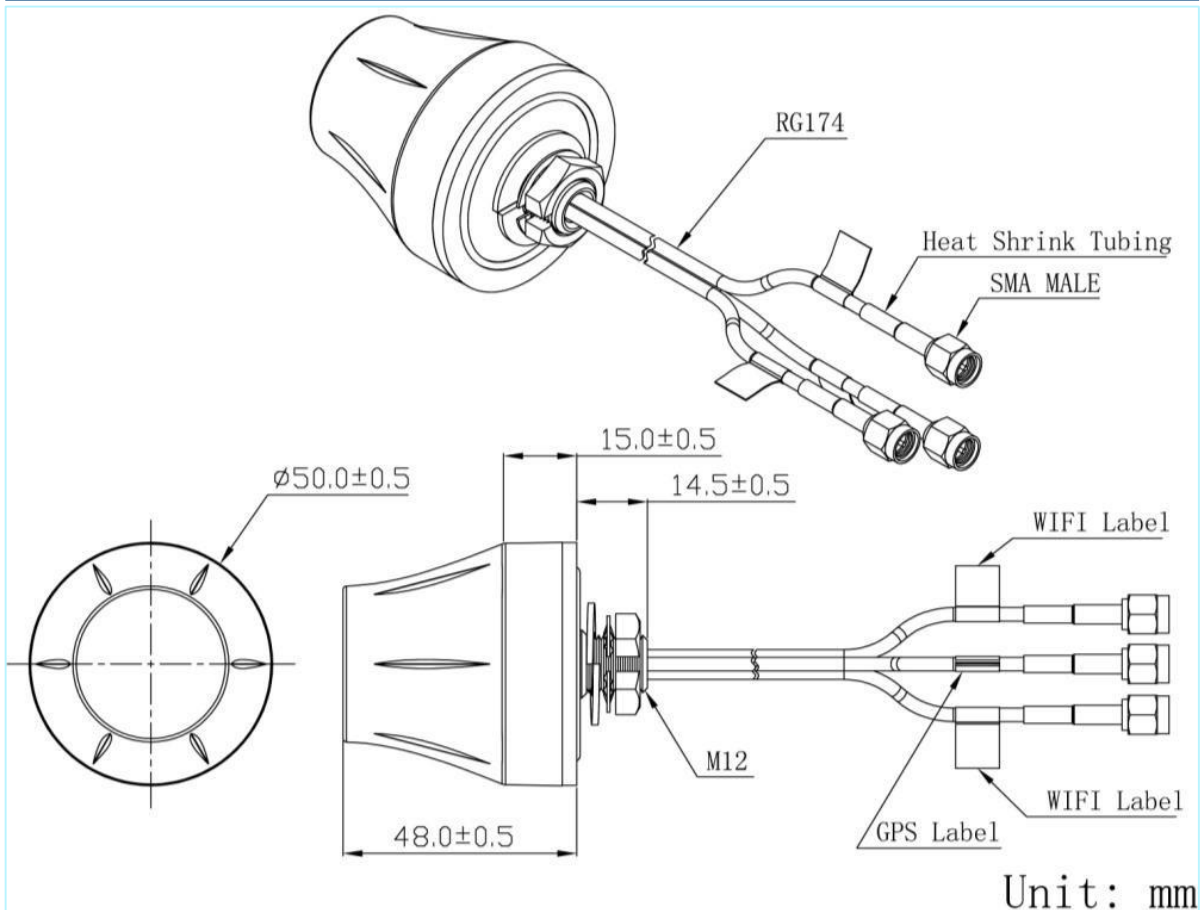

GPS+LTE (including 700MHz)+WIFI Combination Antenna screw mount

AN_GPS_LTE_WF_058

Mechanical dimension

Suzhou maswell communication technology co. Ltd

Add: Floor 3, Building 6, No. 88 Zhenbei Road, High-tech District, Suzhou 215153, Jiangsu, China

Http://www.maswelltech.com

E-mail: Sales@maswelltech.com

GPS+LTE (including 700MHz)+WIFI Combination Antenna screw

Specifications

| Item | | Specifications | |
|--------------|---------------------|---------------------|--|
| GPS Antenna | Dielectric Antenna | Center Frequency | 1575.42±3MHz |
| | | Band Width | CF±5MHz |
| | | Polarization | RHCP |
| | | Gain | 2dBic (Zenith) |
| | | V.S.W.R | <1.5 |
| | | Impedance | 50Ω |
| | | Axial Ratio | 3dB (max) |
| | LNA | Gain | 28±2dB |
| | | Noise Figure | <1.5dB |
| | | Ex-band Attenuation | 12dB@CF+50MHz/16dB@CF-50MHz |
| | | V.S.W.R | <2.0 |
| | | Supply Voltage | 2.2~5V DC |
| | Current Consumption | <15mA | |
| GSM Antenna | | Frequency Range | 698~960/1710~2690MHz |
| | | V.S.W.R | <2.0 |
| | | Polarization | Linear |
| | | Gain | 2.0dBi |
| | | Impedance | 50Ω |
| WIFI Antenna | | Frequency Range | 2400~2483.5MHz |
| | | Band Width | 83.5MHz |
| | | Polarization | Linear |
| | | Gain | 3dBi |
| | | V.S.W.R | <2.0 |
| | | Impedance | 50Ω |
| Mechanical | | Cable | 5 meters |
| | | Connector | SMA male for GPS,SMA male for GSM,RP-SMA plug for WiFi |
| | | Material | ABS |
| | | Mounting Method | Screw |

GPS+LTE (including 700MHz)+WIFI Combination Antenna screw

Specifications

| | | |
|---------------|--------------------------|---|
| Environmental | Operating Temperature | -40°C ~ +85°C |
| | Relative Humidity | Up to 95% |
| | Ingress Protection | IP66 (exclude cable outlet) |
| | Vibration | 10 to 55Hz with 1.5mm amplitude 2hours |
| | Environmentally Friendly | ROHS Compliant |