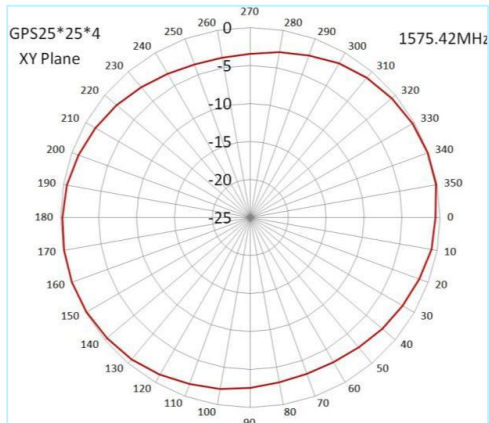

GPS+LTE (including 700MHz)+WIFI Combination Antenna screw

Radiation Patterns

GPS Antenna