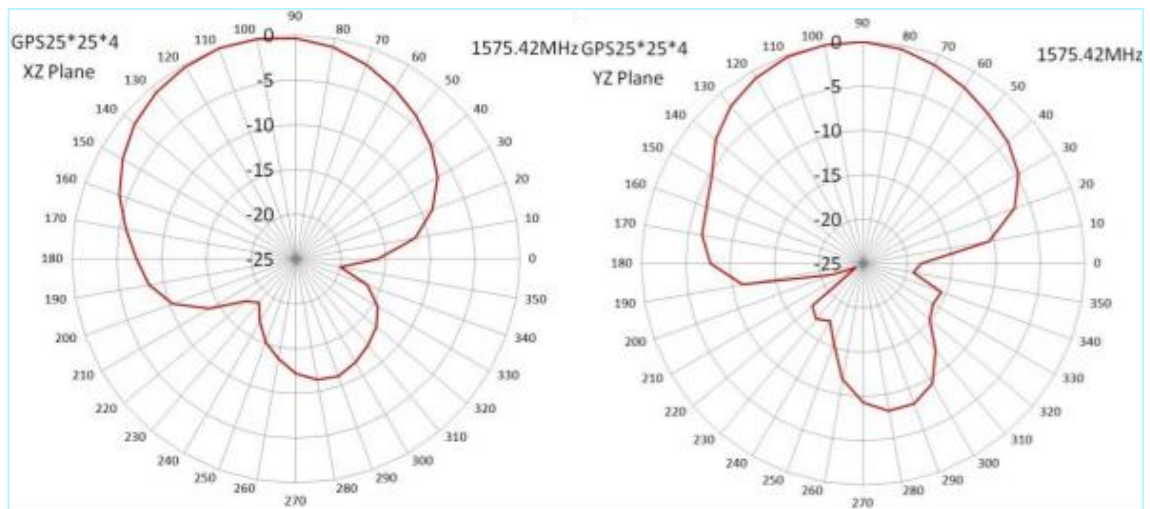

GPS+LTE (including 700MHz)+WIFI Combination Antenna screw

Radiation Patterns

GPS Antenna